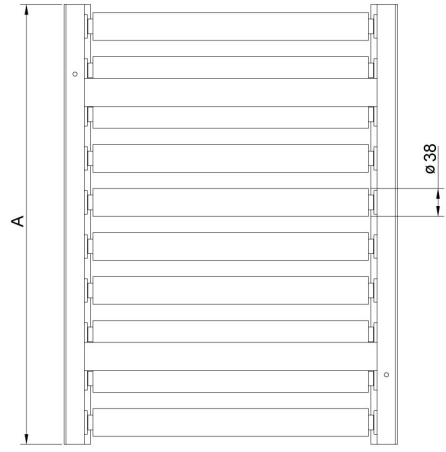

More information on the website
mirror.radwag.com/ja/info,w1,XL5

XXXXXXXXXX **410x410** XXXXX
 WX-004-0014

The drawings, photos and graphics used are for illustrative purposes only.

XX

XX/XXXX2XXXXXXXXXXXX 410x410 mm XXXXXXXXXXXXXXXXXXXX

Model with limiters