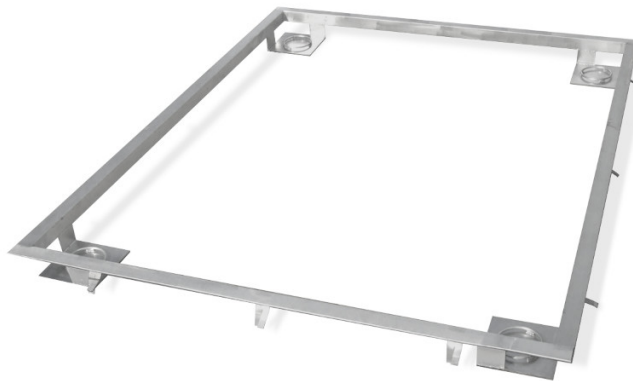

More information on the website
mirror.radwag.com/en/info,w1,TFE

Frame for Embedding 1500 H8 Scales in the Ground

WX-004-0192

The drawings, photos and graphics used are for illustrative purposes only.

Datasheet

Physical parameters

Weighing pan dimensions

1200×1200 mm

Compatible with (Additional Fee)

H315 4H Stainless Steel Platform Scale
HX7.4 H Multifunctional Stainless Steel Platform Scale

Waterproof stainless steel platforms