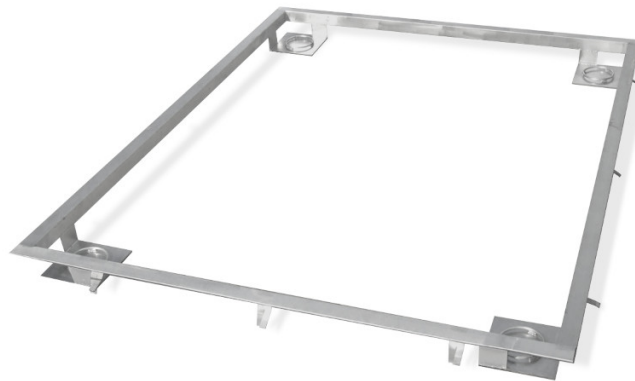

More information on the website
mirror.radwag.com/en/info,w1,TFE

Frame for Embedding 1500 H8 Scales in the Ground

The drawings, photos and graphics used are for illustrative purposes only.

Datasheet

Physical parameters

Weighing pan dimensions	1200×1200 mm
-------------------------	--------------

Compatible with

H315 4H Stainless Steel Platform Scale
HX7.4 H Multifunctional Stainless Steel Platform Scale

Waterproof stainless steel platforms