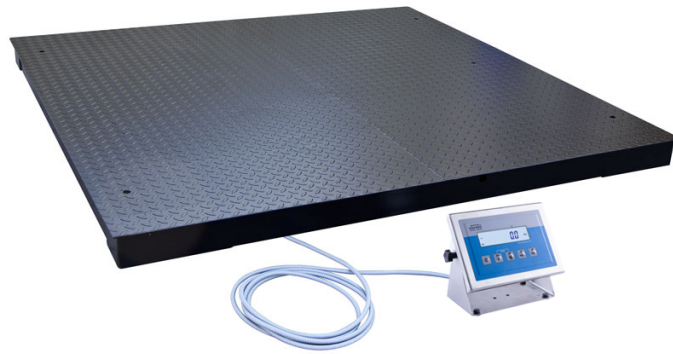

# H315.4.3000.C10 プラットフォームスケール

WP-231-0001

The drawings, photos and graphics used are for illustrative purposes only.

## 機能

 Plus/Minus Control

 Percent Weighing

 Totalizing

 Parts counting

 Internal battery

 Peak hold

 Newton unit measurement