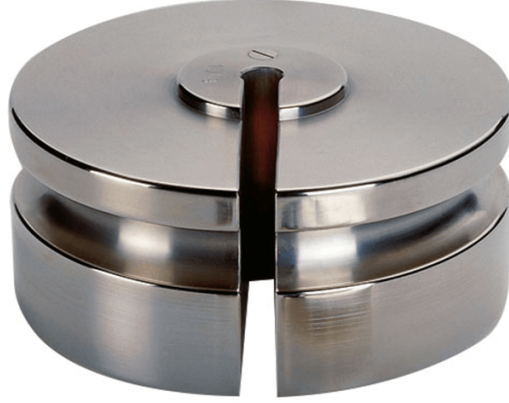

## F2 Kütle Standardı - oluklu ağırlıklar - 10 kg

The drawings, photos and graphics used are for illustrative purposes only.