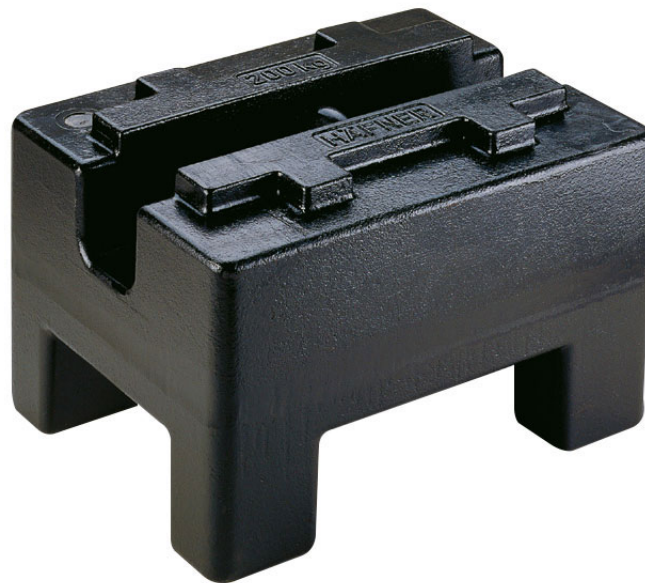

More information on the website
mirror.radwag.com/es/info,w1,QWF

Pesas de clase M1 - rectangular con cámara de ajuste, negro - 2000 kg

OP-403-0101

The drawings, photos and graphics used are for illustrative purposes only.

Datos técnicos

Parámetros metrológicos

Clase OIML	M1
Valor nominal	2000 kg

Trabaja con (Additional Fee)

Cepillos