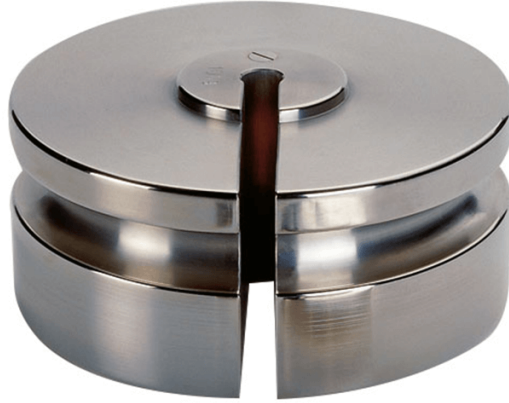

## F2 Kütle Standardı - oluklu ağırlıklar - 2 kg

The drawings, photos and graphics used are for illustrative purposes only.