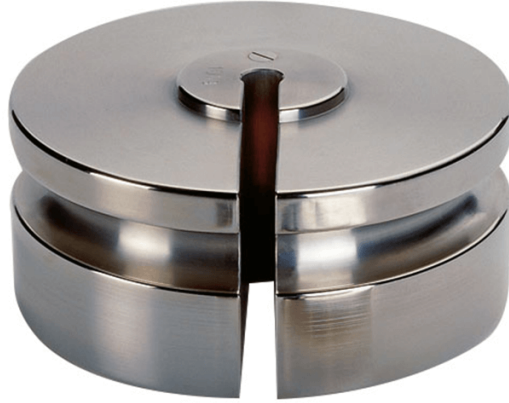

## F2 Kütle Standardı - oluklu ağırlıklar - 2 kg

OS-101-0031

The drawings, photos and graphics used are for illustrative purposes only.