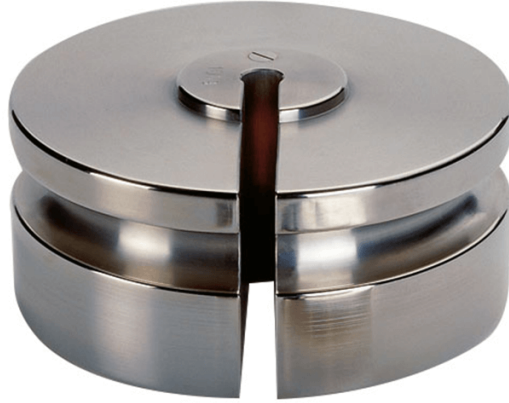

More information on the website
mirror.radwag.com/tr/info,w1,Q6R

F2 Kütle Standardı - oluklu ağırlıklar - 2 kg

OS-101-0031

The drawings, photos and graphics used are for illustrative purposes only.

Teknik Veriler