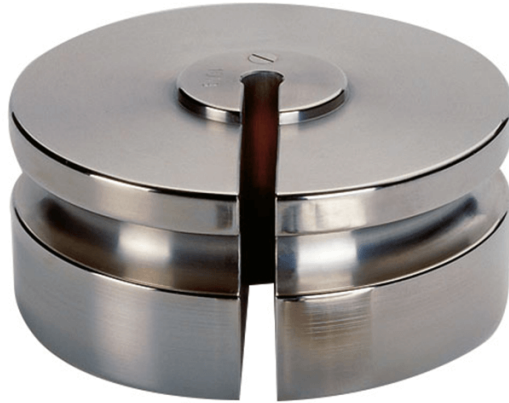

More information on the website
mirror.radwag.com/en/info,w1,Q6R

F2 Mass Standard - Slotted Weights - 2 kg

The drawings, photos and graphics used are for illustrative purposes only.

Datasheet

Metrological parameters