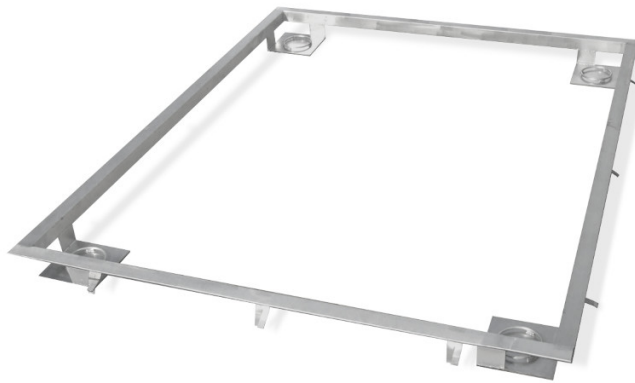

More information on the website
mirror.radwag.com/us/info,w1,PRK

Frame for embedding 3000 H9 scales in the ground

WX-004-0302

The drawings, photos and graphics used are for illustrative purposes only.

Datasheet

Physical parameters

Weighing pan dimensions

1500×1500 mm

Compatible with (Additional Fee)

H315 4H Stainless Steel Platform Scale

HX7.4 H Multifunctional Stainless Steel Platform Scale

Waterproof stainless steel platforms