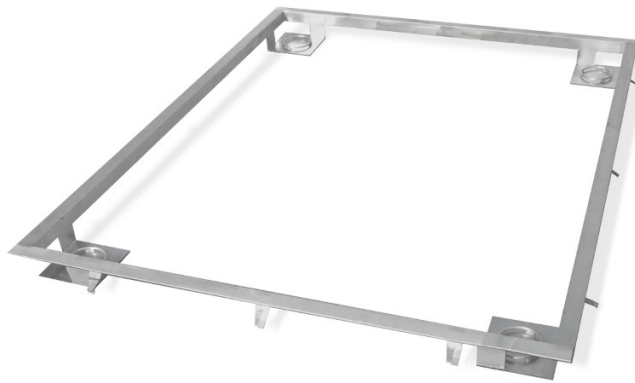

# Frame for embedding 3000 H9 scales in the ground

WX-004-0302

The drawings, photos and graphics used are for illustrative purposes only.

### Physical parameters

Weighing pan dimensions

1500×1500 mm