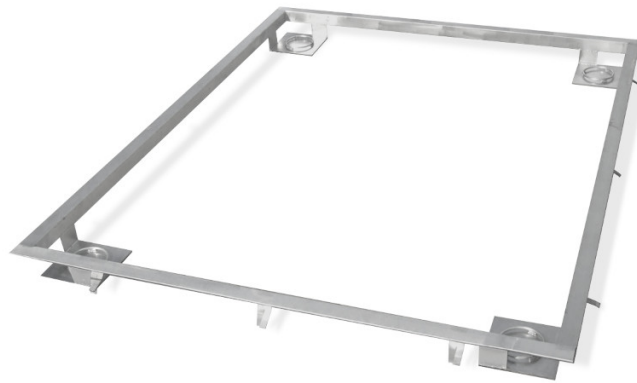

More information on the website
mirror.radwag.com/us/info,w1,PRK

Frame for embedding 3000 H9 scales in the ground

WX-004-0302

The drawings, photos and graphics used are for illustrative purposes only.

Datasheet

Physical parameters

Weighing pan dimensions

1500×1500 mm

Compatible with (Additional Fee)

H315 4H Stainless Steel Platform Scale
HX7.4 H Multifunctional Stainless Steel Platform Scale

Waterproof stainless steel platforms