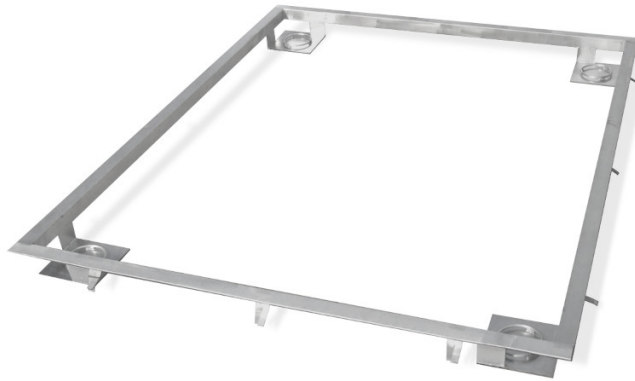

More information on the website
mirror.radwag.com/en/info,w1,PRK

Frame for Embedding 3000 H9 Scales in the Ground

WX-004-0302

The drawings, photos and graphics used are for illustrative purposes only.

Datasheet

Physical parameters

Weighing pan dimensions

1500×1500 mm

Compatible with (Additional Fee)

H315 4H Stainless Steel Platform Scale

HX7.4 H Multifunctional Stainless Steel Platform Scale

Waterproof stainless steel platforms