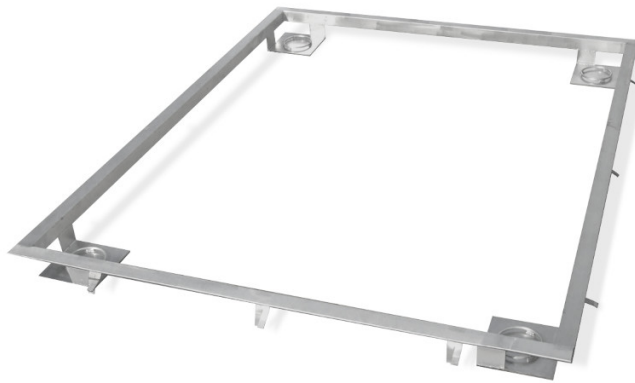

More information on the website
mirror.radwag.com/en/info,w1,PRK

Frame for Embedding 3000 H9 Scales in the Ground

WX-004-0302

The drawings, photos and graphics used are for illustrative purposes only.

Datasheet

Physical parameters

Weighing pan dimensions

1500×1500 mm

Compatible with (Additional Fee)

H315 4H Stainless Steel Platform Scale
HX7.4 H Multifunctional Stainless Steel Platform Scale

Waterproof stainless steel platforms