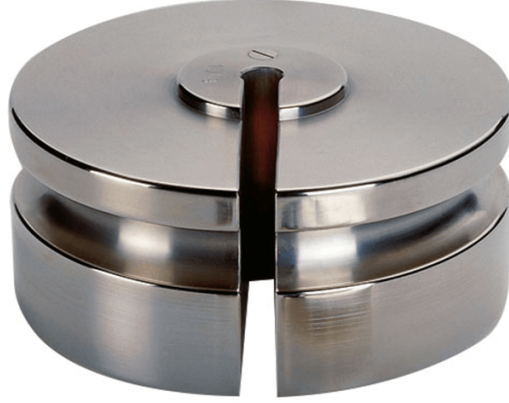

More information on the website
mirror.radwag.com/tr/info,w1,P2V

F2 Kütle Standardı - oluklu ağırlıklar - 1 kg

The drawings, photos and graphics used are for illustrative purposes only.

Teknik Veriler

Metrolojik parametreler