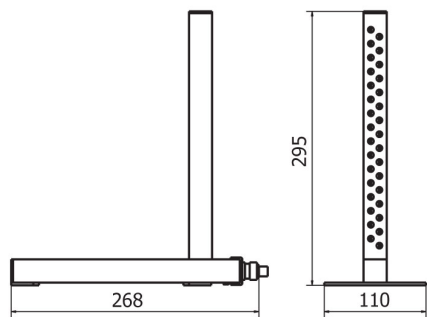

XA 5Y.M.A.P
AS X7
AS X2 PLUS
XA 5Y.M.A
XA 5Y.A
AS 5Y

XA 5Y.F
XA 5Y
AS R2 PLUS
XA 5Y.M
AS R1 PLUS
XA 5Y.M.A.S

XXXXXXXXXX

DJ-04