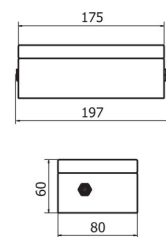

More information on the website
mirror.radwag.com/ja/info,w1,ODT

DJ-04

WX-001-0097

The drawings, photos and graphics used are for illustrative purposes only.

Technical Specifications

Power supply	
Power supply	100 – 240 V AC 50/60 Hz
Operating conditions	
Temperature	0 – +40 °C
Humidity	5% – 80%
Clearance	Ok. 5 – 50 mm
Weight	
Dimensions	
Height	268×110×295 mm
Width	375×375×130 mm
Weight	1,3 kg
Net weight	2,5 kg

Additional Fee

XA 5Y.M.A.P
AS X7
AS X2 PLUS
XA 5Y.M.A
XA 5Y.A
AS 5Y

XA 5Y.F
XA 5Y
AS R2 PLUS
XA 5Y.M
AS R1 PLUS
XA 5Y.M.A.S

XXXXXXXXXX

DJ-04

DJ-05

power supply