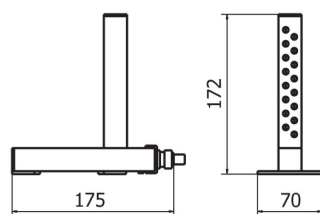

More information on the website
mirror.radwag.com/ja/info,w1,ODT

DJ-04

WX-001-0097

The drawings, photos and graphics used are for illustrative purposes only.

Technical Specifications

Power supply	
Power supply	100 – 240 V AC 50/60 Hz
Operating conditions	
Temperature	0 – +40 °C
Humidity	5% – 80%
Clearance	Ok. 5 – 50 mm
Weight	
Dimensions	
Height	268×110×295 mm
Width	375×375×130 mm
Weight	1,3 kg
Net weight	2,5 kg

Additional Fee

XA 5Y.M.A.P
AS X7
AS X2 PLUS
XA 5Y.M.A
XA 5Y.A
AS 5Y

XA 5Y.F
XA 5Y
AS R2 PLUS
XA 5Y.M
AS R1 PLUS
XA 5Y.M.A.S

XXXXXXXXXX

DJ-04

DJ-05

power supply