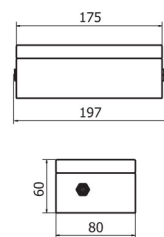

power supply