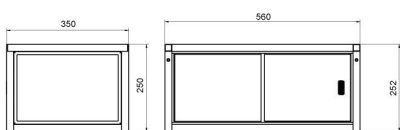

Boyut

560x340x565 mm

Cihaz boyutları

Anti-draft chamber for balances with 128x128 mm weighing pan

Anti-draft chamber for X2 and R2 precision balances

Anti-draft chamber for microbalances

Draft shield for precision balances