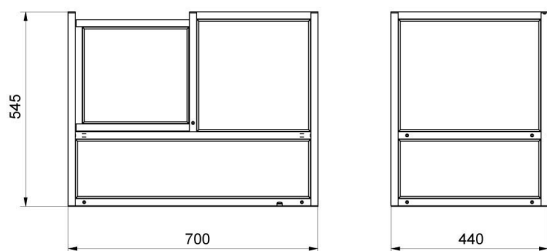

Boyut

560x340x565 mm

Cihaz boyutları

Anti-draft chamber for balances with 128x128 mm weighing pan

Anti-draft chamber for X2 and R2 precision balances

Anti-draft chamber for microbalances

Draft shield for precision balances