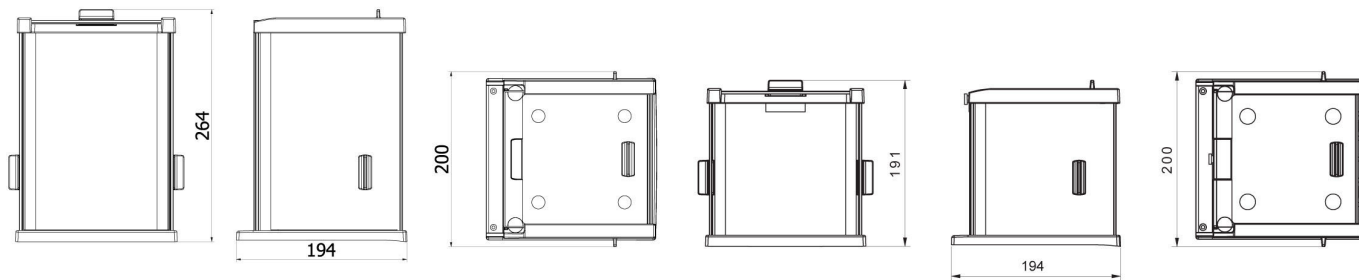

Boyut

560x340x565 mm

Cihaz boyutları

Anti-draft chamber for balances with 128x128 mm weighing pan

Anti-draft chamber for X2 and R2 precision balances

Anti-draft chamber for microbalances

Draft shield for precision balances