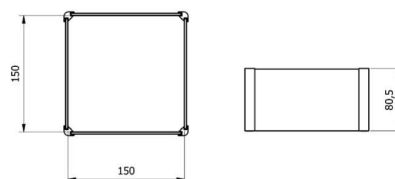

Boyut

560x340x565 mm

Cihaz boyutları

Anti-draft chamber for balances with 128x128 mm weighing pan

Anti-draft chamber for X2 and R2 precision balances

Anti-draft chamber for microbalances

Draft shield for precision balances