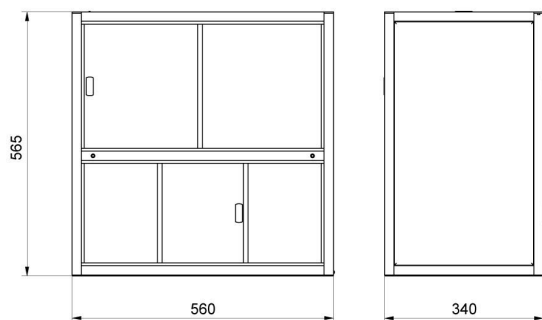

Anti-draft chamber for WAY-KO mass comparators