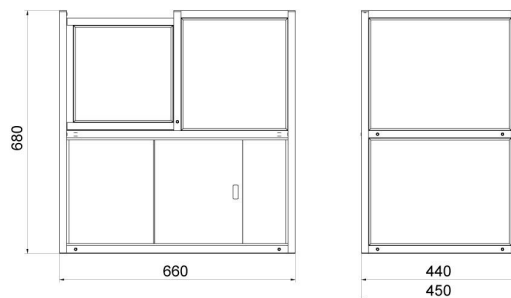

Anti-draft chamber for APP-KO-SK mass comparators