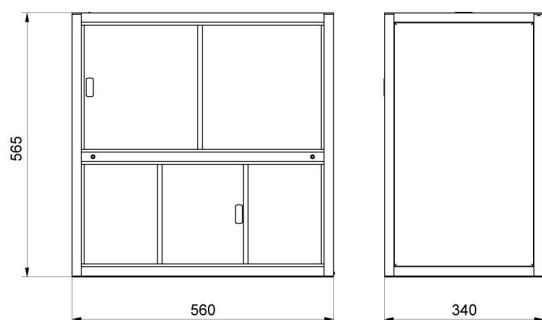

Anti-draft chamber for WAY-KO mass comparators