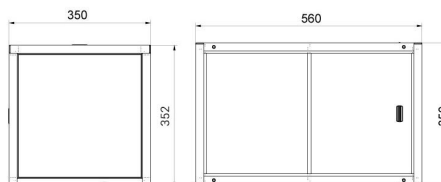

Anti-draft chamber for XA 5Y / XA 5Y.A balances