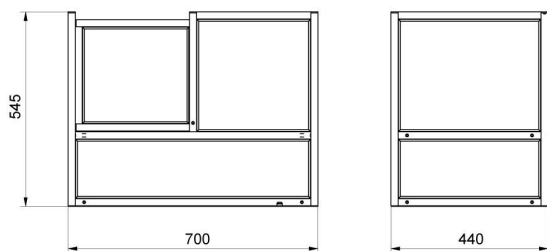

#### Fiziksel parametreler

Boyut

560x340x565 mm

### Cihaz boyutları

Anti-draft chamber for balances with 128x128 mm weighing pan

Anti-draft chamber for X2 and R2 precision balances

Anti-draft chamber for microbalances

Draft shield for precision balances