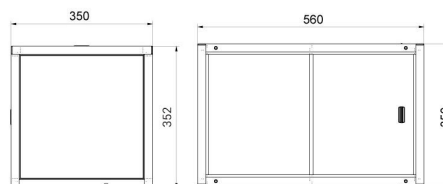

Anti-draft chamber for XA 5Y / XA 5Y.A balances