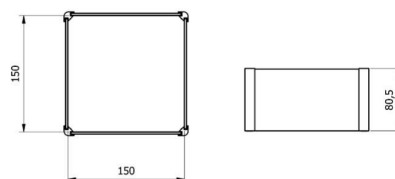

#### Fiziksel parametreler

Boyut

560x340x565 mm

### Cihaz boyutları

Anti-draft chamber for balances with 128x128 mm weighing pan

Anti-draft chamber for X2 and R2 precision balances

Anti-draft chamber for microbalances

Draft shield for precision balances