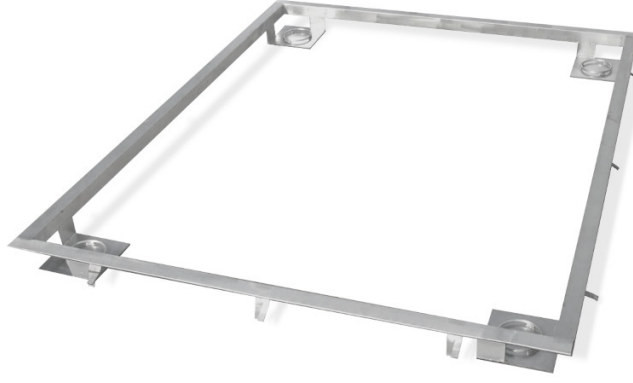

# Frame for Embedding 3000 H8 Scales in the Ground

WX-004-0299

The drawings, photos and graphics used are for illustrative purposes only.

### Fiziksel parametreler

Tartım kefesi boyutları

1200×1200 mm