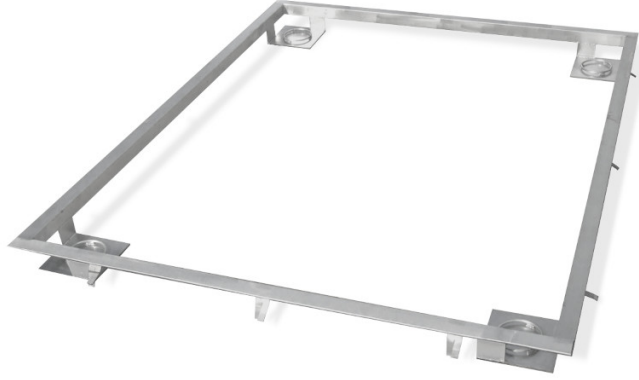

## Frame for Embedding 3000 H8 Scales in the Ground

The drawings, photos and graphics used are for illustrative purposes only.

#### Fiziksel parametreler

Tartım kefesi boyutları

1200×1200 mm