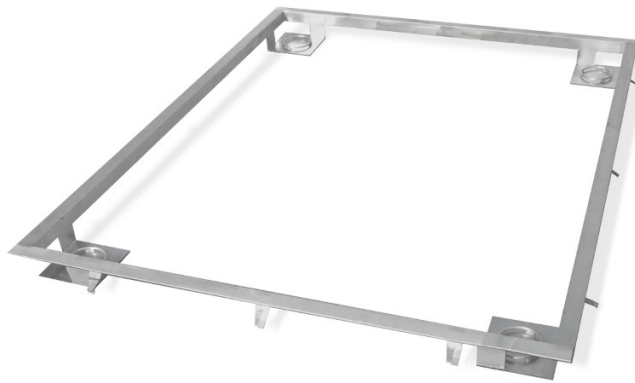

# Frame for Embedding 3000 H8 Scales in the Ground

WX-004-0299

The drawings, photos and graphics used are for illustrative purposes only.

### Parametri fisici

Dimensione piatto

1200×1200 mm