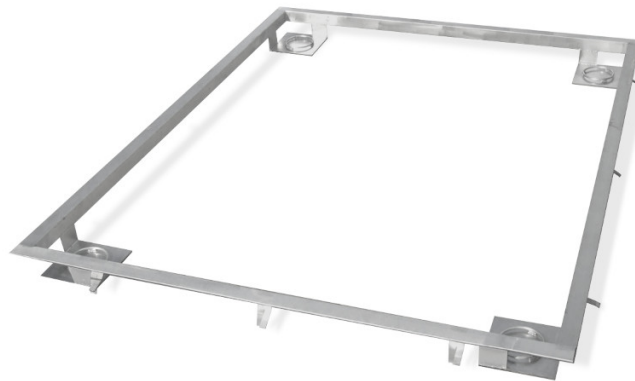

More information on the website
mirror.radwag.com/en/info,w1,MJM

Frame for Embedding 3000 H8 Scales in the Ground

The drawings, photos and graphics used are for illustrative purposes only.

Datasheet

Physical parameters

Weighing pan dimensions	1200×1200 mm
-------------------------	--------------

Compatible with

H315 4H Stainless Steel Platform Scale
Waterproof stainless steel platforms

HX7.4 H Multifunctional Stainless Steel Platform Scale