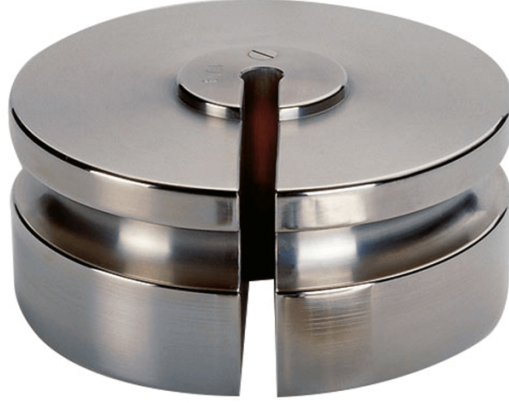

## F2 Kütle Standardı - oluklu ağırlıklar - 2 g

OS-101-0022

The drawings, photos and graphics used are for illustrative purposes only.