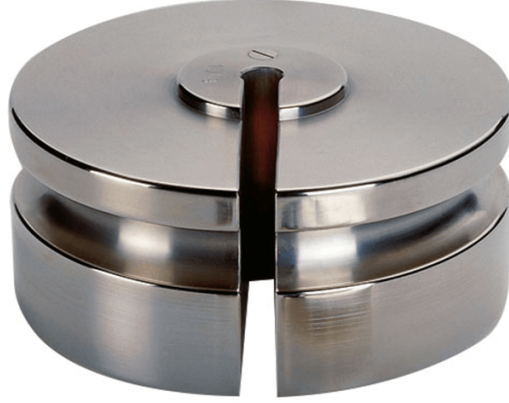

More information on the website
mirror.radwag.com/tr/info,w1,LSA

F2 Kütle Standardı - oluklu ağırlıklar - 2 g

The drawings, photos and graphics used are for illustrative purposes only.

Teknik Veriler

Metrolojik parametreler