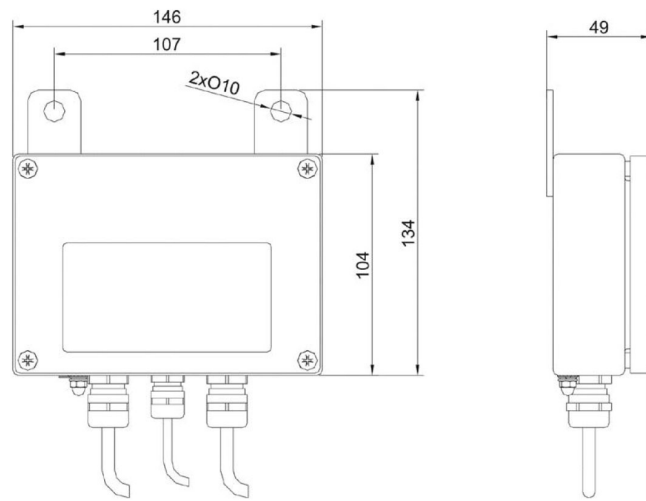

### Physical parameters

Packaging dimensions	220×190×90 mm
Net weight	0,4 kg
Gross weight	0,8 kg

## Compatible with

C315 Platform scale  
 C315.D Baby scale  
 WLC Precision Balance  
 C315.4P2 Beam Scales  
 C315.4 Platform Scale  
 C315.O Personal scale  
 C315.4P pallet scales  
 H315 4C Platform Scale

## Device dimensions

KR-01, KR-04 converter

KR-04-2, KR-04-3 converter