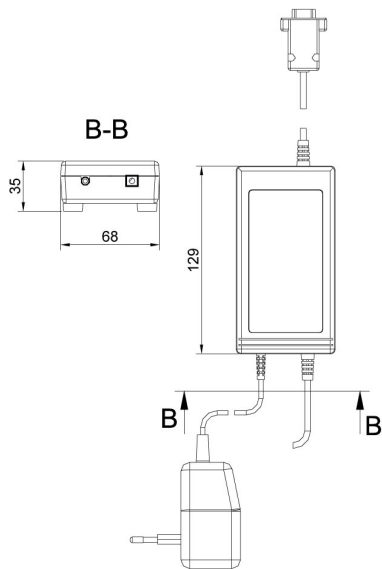

More information on the website
mirror.radwag.com/it/info,w1,L5I

KR-04-1 Adattatore

The drawings, photos and graphics used are for illustrative purposes only.

Specifiche

Parametri fisici

Dimensioni del pacco	220×190×90 mm
Peso netto	0,4 kg
Peso lordo	0,8 kg

Device dimensions

KR-01, KR-04 converter

KR-04-2, KR-04-3 converter