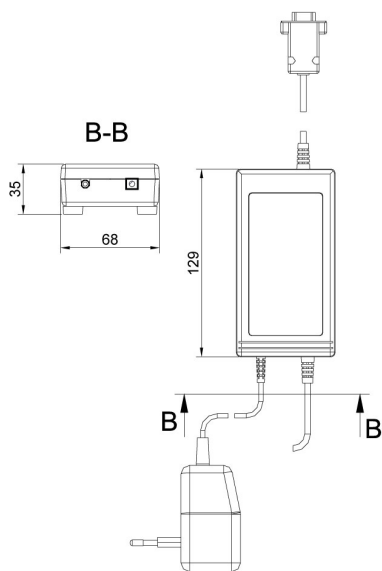

More information on the website
mirror.radwag.com/it/info,w1,L5I

KR-04-1 Adattatore

WX-004-0080

The drawings, photos and graphics used are for illustrative purposes only.

Specifiche

Parametri fisici

Dimensioni del pacco L x P x A	220×190×90 mm
Peso net	0,4 kg
Peso lordo	0,8 kg

Device dimensions L x P x A

KR-01, KR-04 converter

KR-04-2, KR-04-3 converter