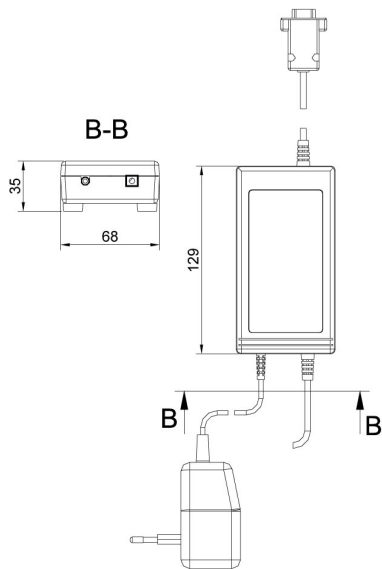

More information on the website
mirror.radwag.com/en/info,w1,L5I

KR-04-1 Converter

The drawings, photos and graphics used are for illustrative purposes only.

Datasheet

Physical parameters

Packaging dimensions	220×190×90 mm
Net weight	0.4 kg
Gross weight	0.8 kg

Compatible with

C315 Platform scale
 C315.D Baby Scale
 WLC Precision Balance
 C315.4P2 Beam Scales
 C315.4 Platform Scale
 C315.O Personal Scale
 C315.4P pallet scales
 H315 4C Platform Scale

C315.OV Personal Scale
 WLC C/2 Precision Balance
 Postal Scales for Packages
 PUE C315 Weighing Terminal
 C315.4B Bed Scale
 C315.K Chair Scale
 C315.8B Ramps Bed Scale

Device dimensions

KR-01, KR-04 converter

KR-04-2, KR-04-3 converter