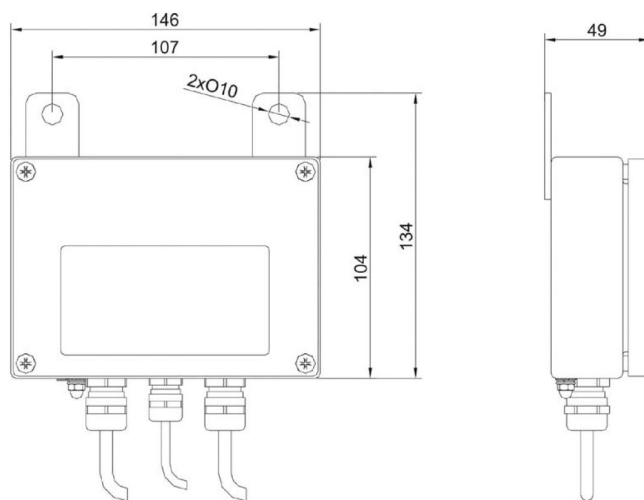

More information on the website
mirror.radwag.com/en/info,w1,L5I

KR-04-1 Converter

The drawings, photos and graphics used are for illustrative purposes only.

Datasheet

Physical parameters

Packaging dimensions	220×190×90 mm
Net weight	0.4 kg
Gross weight	0.8 kg

Compatible with

C315 Platform scale
 C315.D Baby Scale
 WLC Precision Balance
 C315.4P2 Beam Scales
 C315.4 Platform Scale
 C315.O Personal Scale
 C315.4P pallet scales
 H315 4C Platform Scale

C315.OV Personal Scale
 WLC C/2 Precision Balance
 Postal Scales for Packages
 PUE C315 Weighing Terminal
 C315.4B Bed Scale
 C315.K Chair Scale
 C315.8B Ramps Bed Scale

Device dimensions

KR-01, KR-04 converter

KR-04-2, KR-04-3 converter