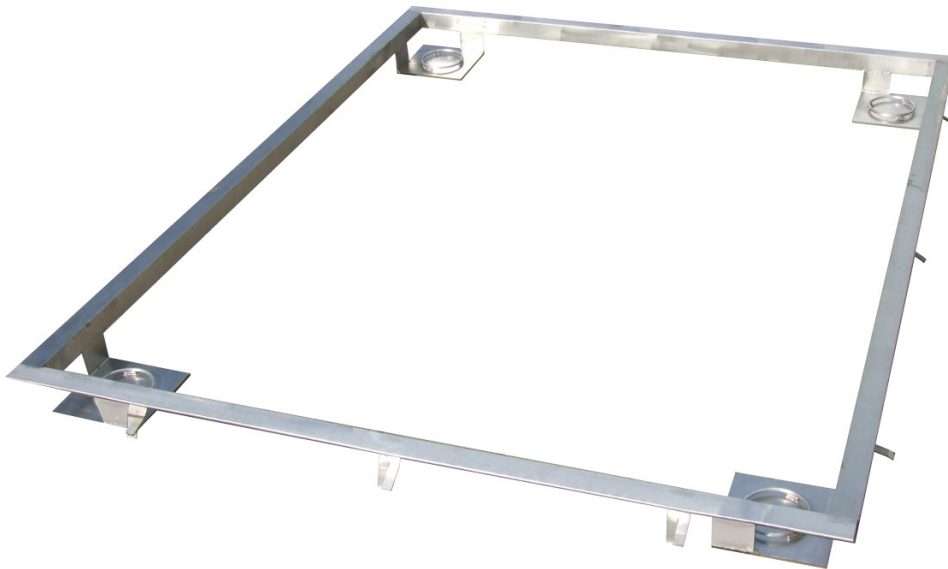

More information on the website
mirror.radwag.com/en/info,w1,JOR

Frame for Embedding 3000 H11 Scales in the Ground

The drawings, photos and graphics used are for illustrative purposes only.

Datasheet

Physical parameters

Weighing pan dimensions

2000×2000 mm

Compatible with

HX7.4C Multifunctional Platform Scale
H315 4H Stainless Steel Platform Scale

HX7.4 H Multifunctional Stainless Steel Platform Scale
H315 4C Platform Scale