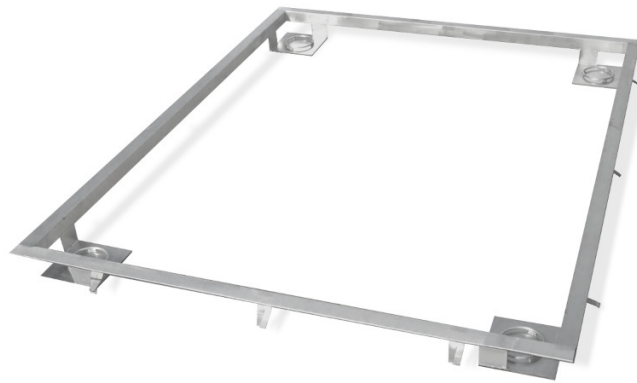

More information on the website
mirror.radwag.com/en/info,w1,JOR

Frame for Embedding 3000 H11 Scales in the Ground

The drawings, photos and graphics used are for illustrative purposes only.

Datasheet

Physical parameters

Weighing pan dimensions	2000×2000 mm
-------------------------	--------------

Compatible with

HX7.4C Multifunctional Platform Scale
H315 4H Stainless Steel Platform Scale

HX7.4 H Multifunctional Stainless Steel Platform Scale
H315 4C Platform Scale