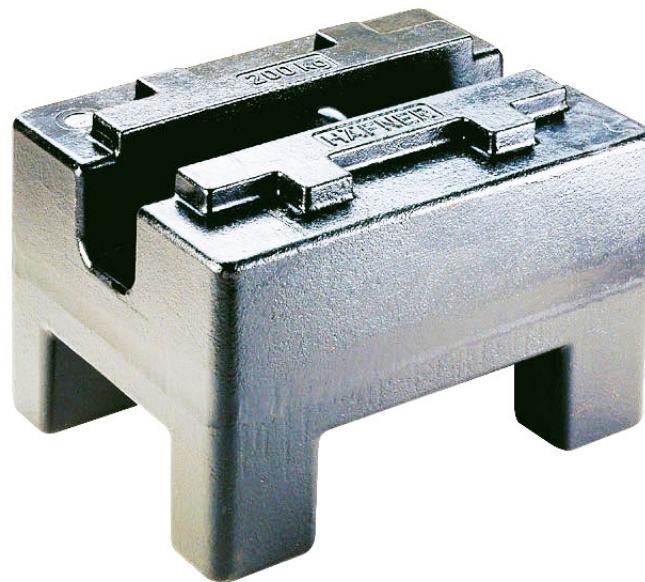

More information on the website
mirror.radwag.com/it/info,w1,ILZ

Pesi standard M1 - rettangolare - 250 kg

OP-403-0104

The drawings, photos and graphics used are for illustrative purposes only.

Specifiche

Parametri metrologici

Classe OIML	M1
Valore nominale	250 kg

Compatibile con (Additional Fee)

Pennelli