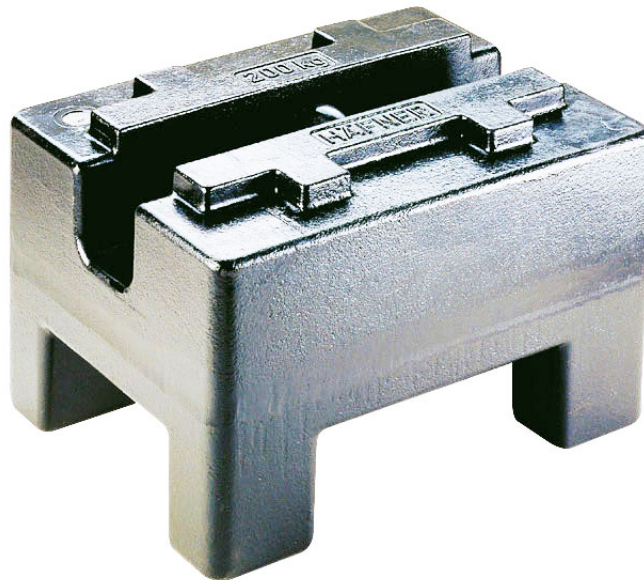

# M1 Mass Standard - Rectangular - 250 kg

OP-403-0104

More information on the website  
[mirror.radwag.com/en/info,w1,ILZ](https://mirror.radwag.com/en/info,w1,ILZ)

The drawings, photos and graphics used are for illustrative purposes only.