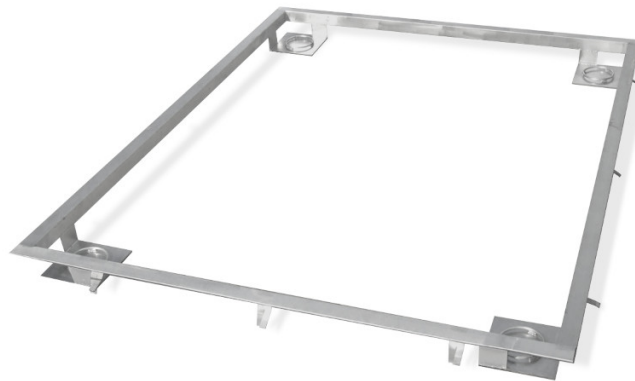

# Frame for Embedding 600 H6 Scales in the Ground

The drawings, photos and graphics used are for illustrative purposes only.

### Physical parameters

Weighing pan dimensions	800×800 mm
-------------------------	------------