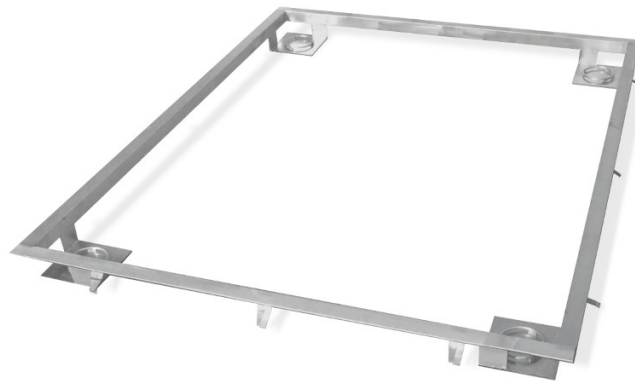

# Frame for Embedding 600 H6 Scales in the Ground

WX-004-0191

The drawings, photos and graphics used are for illustrative purposes only.

### Physical parameters

Weighing pan dimensions	800×800 mm
-------------------------	------------