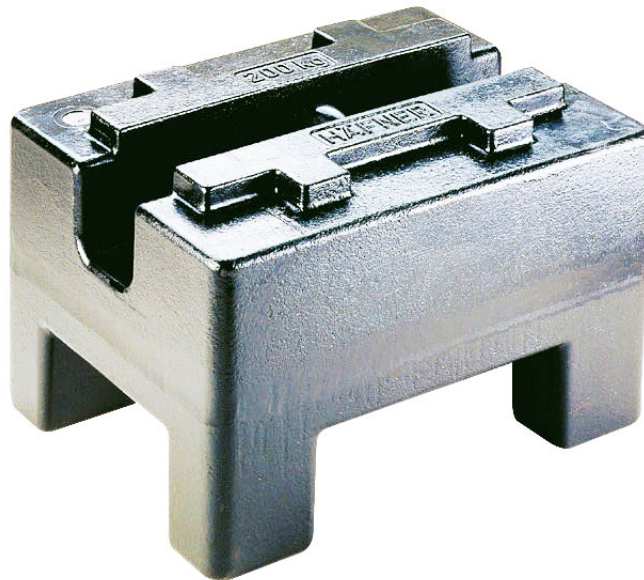

More information on the website
mirror.radwag.com/it/info,w1,l28

Pesi standard M1 - rettangolare - 200 kg

OP-403-0103

The drawings, photos and graphics used are for illustrative purposes only.

Specifiche

Parametri metrologici

Classe OIML	M1
Valore nominale	200 kg

Compatibile con (Additional Fee)

Pennelli