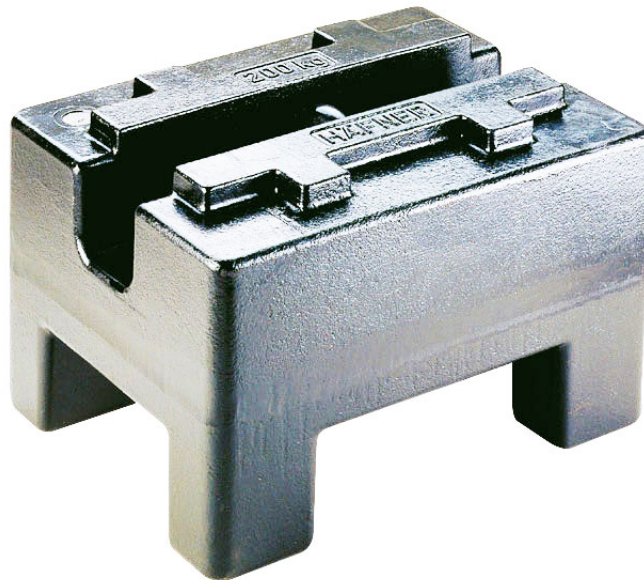

# M1 Mass Standard - Rectangular - 200 kg

OP-403-0103

More information on the website  
[mirror.radwag.com/en/info,w1,l28](http://mirror.radwag.com/en/info,w1,l28)

The drawings, photos and graphics used are for illustrative purposes only.