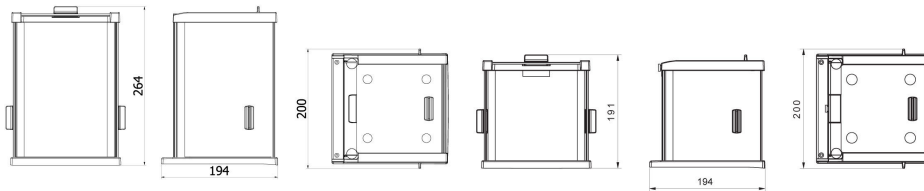

Boyut 194x200x264 mm

İle uyumlu (Additional Fee)

PUK için PS 5Y terazileri
PS X7 Hassas Teraziler
PS 5Y Hassas Teraziler

PS R1 Hassas Teraziler
PUK için PS X7 terazileri
PS R2 Hassas Teraziler

Cihaz boyutları G x D x Y

Anti-draft chamber for balances with 128x128 mm weighing pan

Anti-draft chamber for X2 and R2 precision balances

Anti-draft chamber for microbalances

Draft shield for precision balances

Anti-draft chamber for APP-00-SK mass comparators