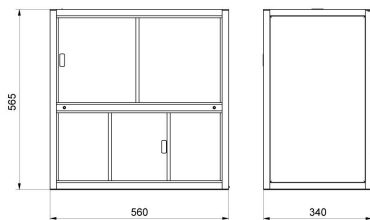

Anti-draft chamber for WAY-KO mass comparators