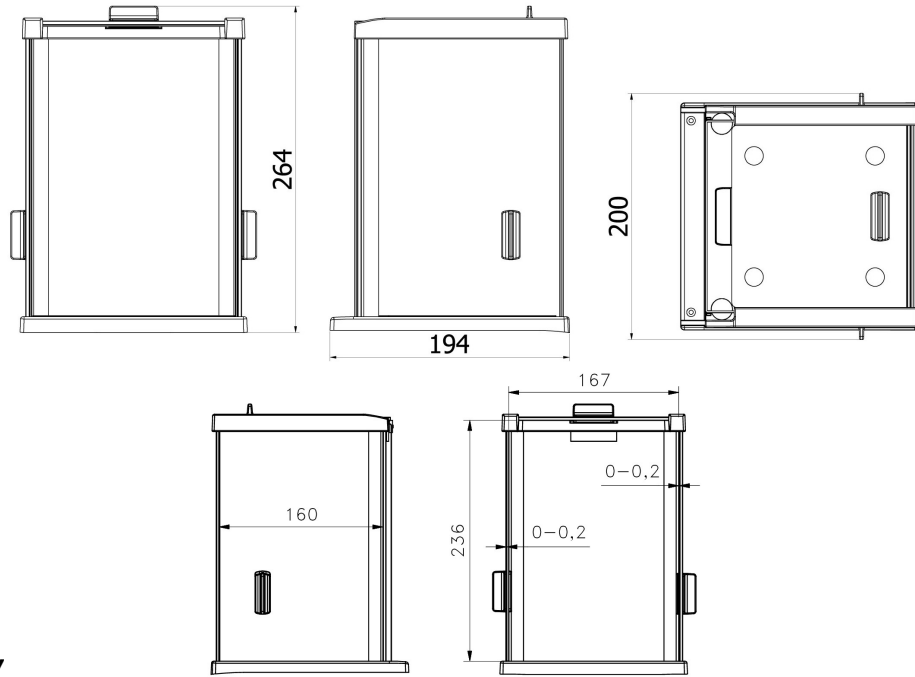

More information on the website
mirror.radwag.com/tr/info,w1,H7B

Rüzgârlık PS/WLC.X2 128×128

WX-002-0026

The drawings, photos and graphics used are for illustrative purposes only.

Teknik Veriler

Fiziksel parametreler

Boyut 194x200x264 mm

İle uyumlu (Additional Fee)

PUK için PS 5Y terazileri
PS X7 Hassas Teraziler
PS 5Y Hassas Teraziler

PS R1 Hassas Teraziler
PUK için PS X7 terazileri
PS R2 Hassas Teraziler

Cihaz boyutları G x D x Y

Anti-draft chamber for balances with 128x128 mm weighing pan

Anti-draft chamber for X2 and R2 precision balances

Anti-draft chamber for microbalances

Draft shield for precision balances

Anti-draft chamber for APP-00-SK mass comparators