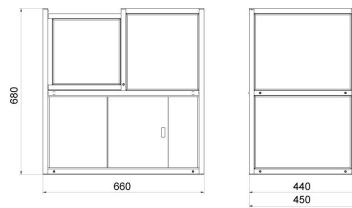

Boyut 194x200x264 mm

İle uyumlu (Additional Fee)

PUK için PS 5Y terazileri
PS X7 Hassas Teraziler
PS 5Y Hassas Teraziler

PS R1 Hassas Teraziler
PUK için PS X7 terazileri
PS R2 Hassas Teraziler

Cihaz boyutları G x D x Y

Anti-draft chamber for balances with 128x128 mm weighing pan

Anti-draft chamber for X2 and R2 precision balances

Anti-draft chamber for microbalances

Draft shield for precision balances

Anti-draft chamber for APP-00-SK mass comparators