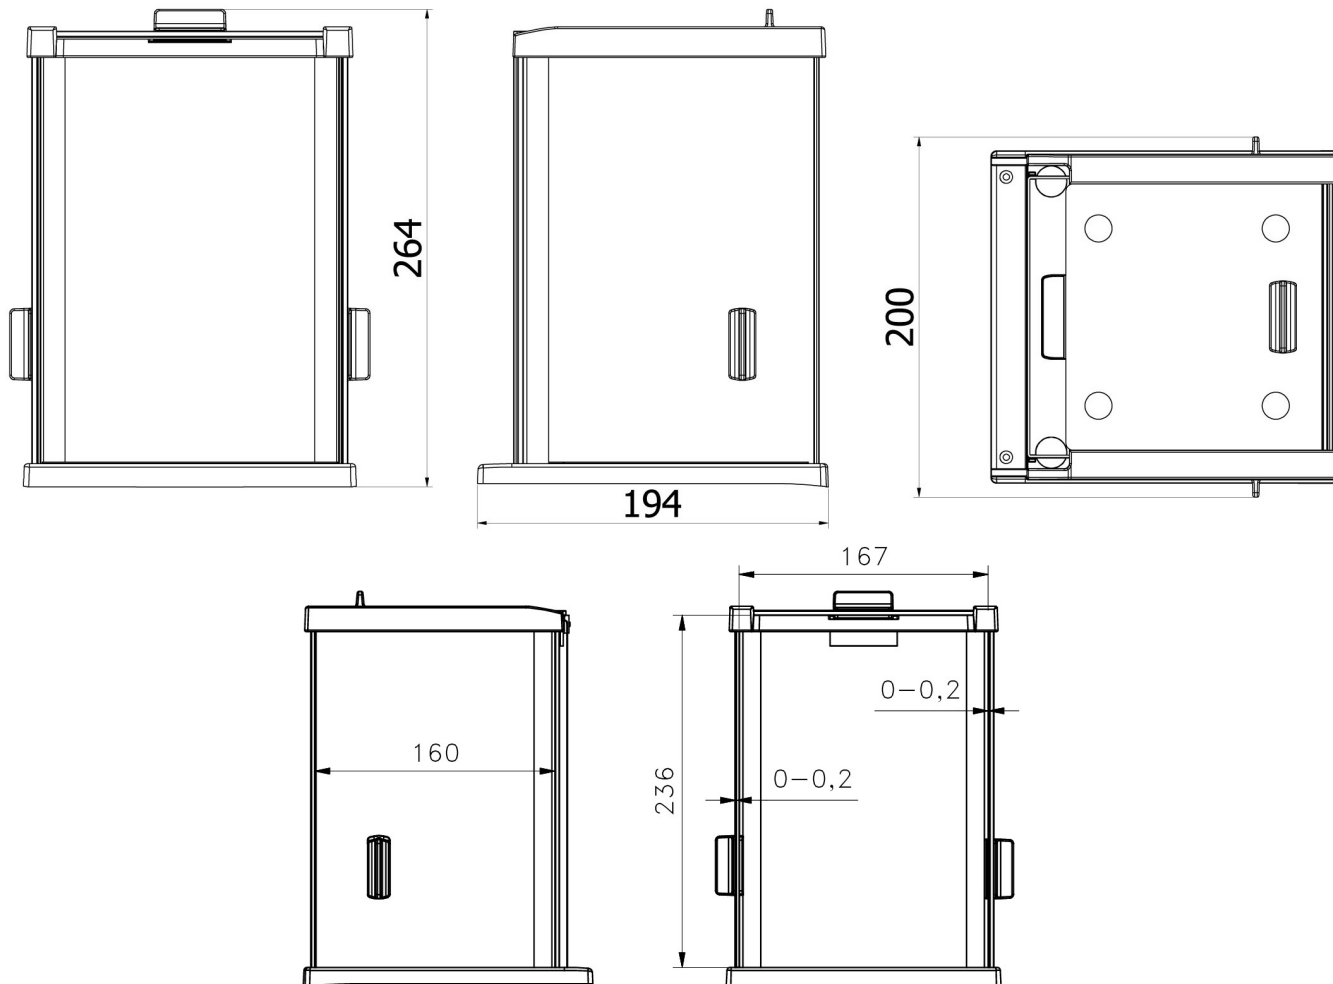

More information on the website
mirror.radwag.com/tr/info,w1,H7B

Rüzgârlık PS/WLC.X2 128×128

The drawings, photos and graphics used are for illustrative purposes only.

Teknik Veriler

Fiziksel parametreler

Boyut	194x200x264 mm
-------	----------------

İle uyumlu

PUK için PS 5Y terazileri
PS X7 Hassas Teraziler
PS 5Y Hassas Teraziler
PS X2 Hassas Teraziler

PS R1 Hassas Teraziler
PUK için PS X7 terazileri
PS R2 Hassas Teraziler
PUK için PS X2 terazileri

Cihaz boyutları

Anti-draft chamber for balances with 128x128 mm weighing pan

Anti-draft chamber for X2 and R2 precision balances

Anti-draft chamber for microbalances

Draft shield for precision balances

Anti-draft chamber for APP-00-SK mass comparators