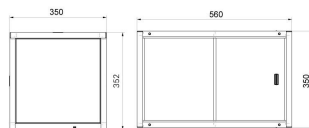

Anti-draft chamber for XA 5Y / XA 5Y.A balances