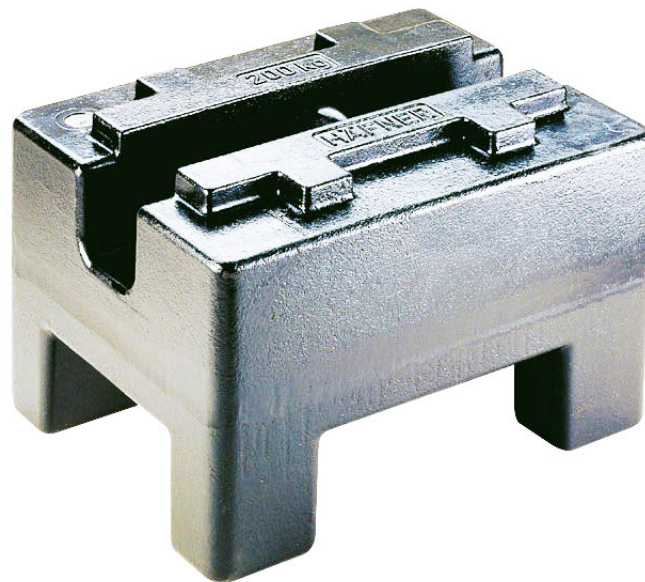

More information on the website
mirror.radwag.com/it/info,w1,GP8

Pesi standard M1 - rettangolare - 1000 kg

The drawings, photos and graphics used are for illustrative purposes only.

Specifiche

Parametri metrologici