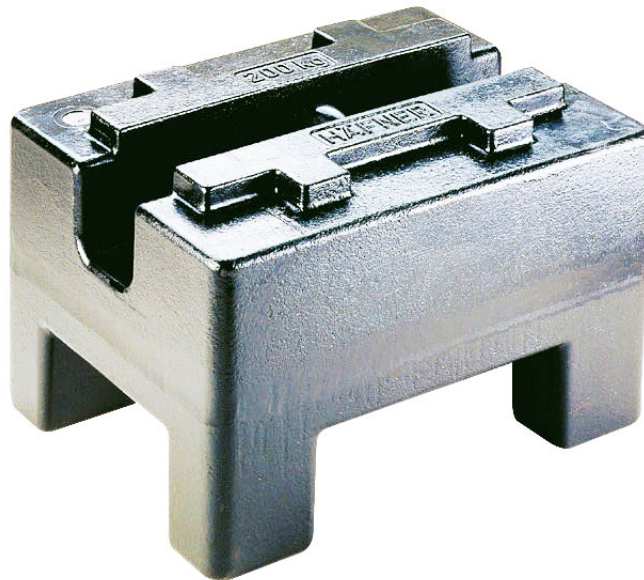

Pesi standard M1 - rettangolare - 1000 kg

OP-403-0106

More information on the website
mirror.radwag.com/it/info,w1,GP8

The drawings, photos and graphics used are for illustrative purposes only.

Specifiche

Parametri metrologici

Classe OIML	M1
Valore nominale	1000 kg

Compatibile con (Additional Fee)

Pennelli