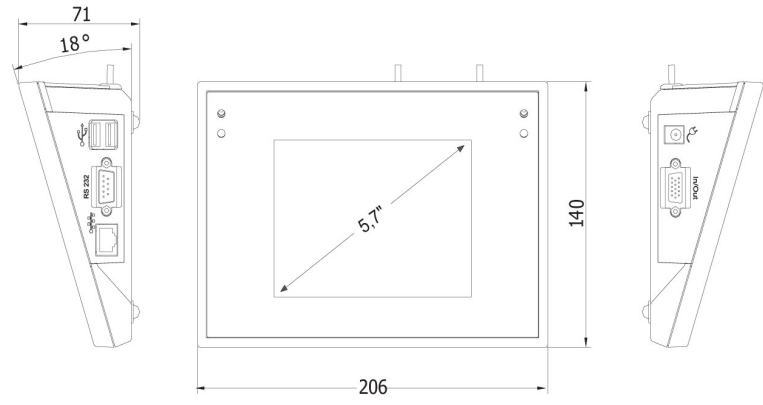

PUE 7.1P

PUE 7.1