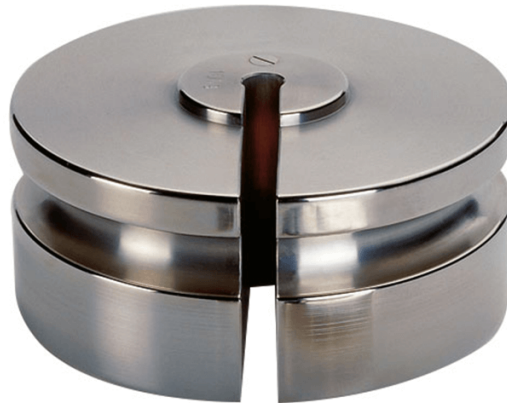

# Pesi standard F2 - asolata - 50 g

OS-101-0026

The drawings, photos and graphics used are for illustrative purposes only.