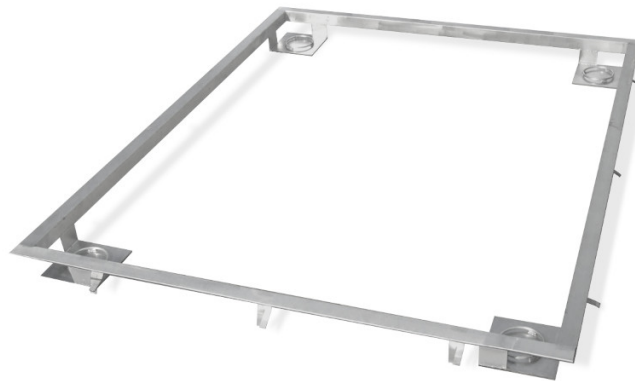

# Frame for Embedding 1500 H7 Scales in the Ground

WX-004-0111

The drawings, photos and graphics used are for illustrative purposes only.

### Parametri fisici

Dimensione piatto	1000×1000 mm
-------------------	--------------