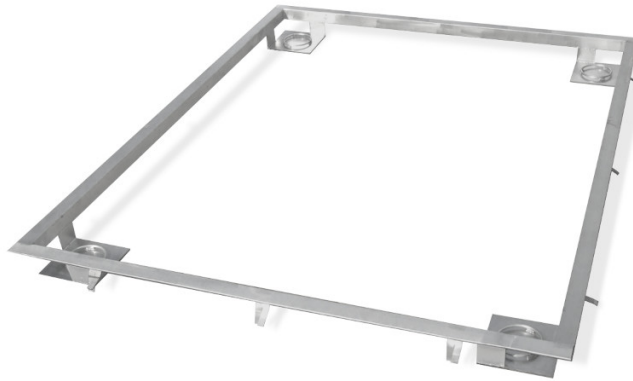

## Frame for Embedding 1500 H7 Scales in the Ground

The drawings, photos and graphics used are for illustrative purposes only.

#### Parametri fisici

Dimensione piatto	1000×1000 mm
-------------------	--------------