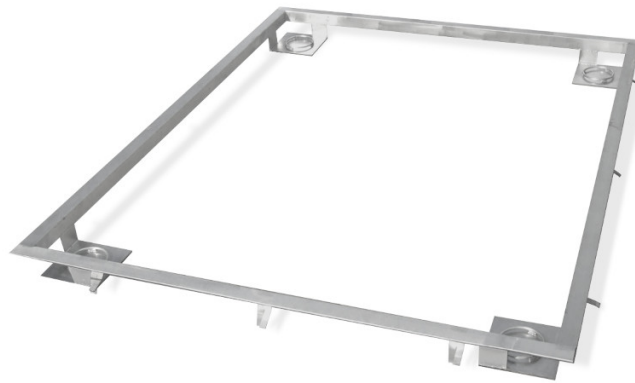

# Frame for Embedding 3000 H10 Scales in the Ground

WX-004-0182

The drawings, photos and graphics used are for illustrative purposes only.

### Parametri fisici

Dimensione piatto	1500×2000 mm
-------------------	--------------