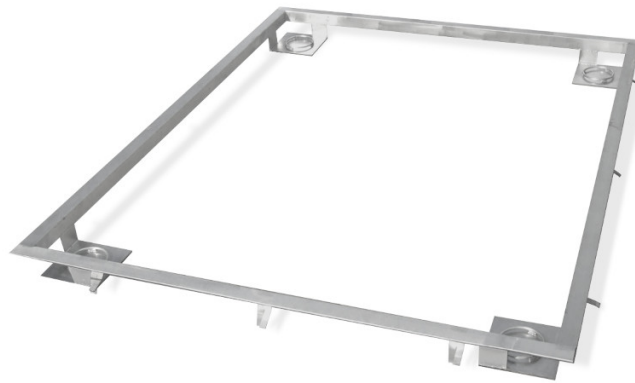

# Frame for Embedding 3000 H10 Scales in the Ground

WX-004-0182

The drawings, photos and graphics used are for illustrative purposes only.

### Parametri fisici

Dimensione piatto

1500×2000 mm