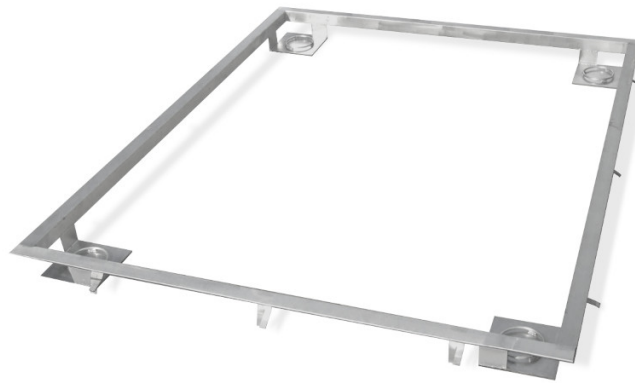

## Frame for Embedding 3000 H10 Scales in the Ground

The drawings, photos and graphics used are for illustrative purposes only.

#### Parametri fisici

Dimensione piatto	1500×2000 mm
-------------------	--------------