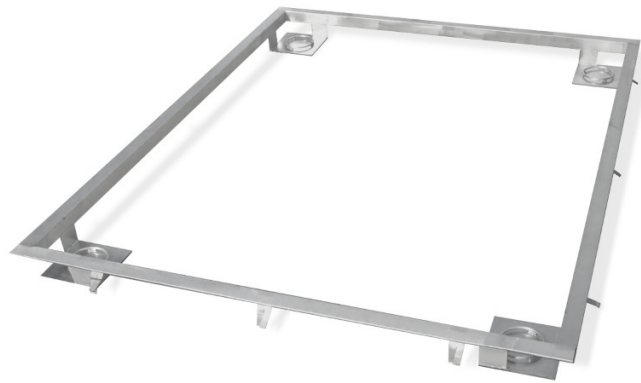

# Frame for Embedding 3000 H10 Scales in the Ground

The drawings, photos and graphics used are for illustrative purposes only.

### Physical parameters

Weighing pan dimensions	1500×2000 mm
-------------------------	--------------