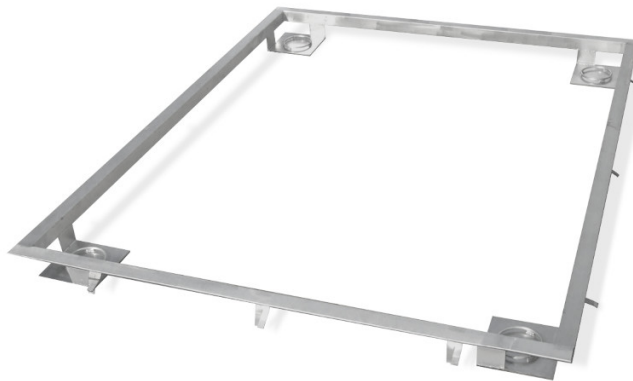

# Frame for Embedding 3000 H10 Scales in the Ground

WX-004-0182

The drawings, photos and graphics used are for illustrative purposes only.

### Physical parameters

Weighing pan dimensions

1500×2000 mm