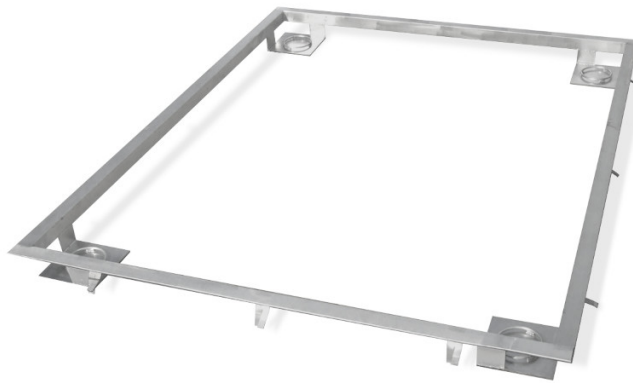

More information on the website
mirror.radwag.com/en/info,w1,EXS

Frame for Embedding 3000 H10 Scales in the Ground

WX-004-0182

The drawings, photos and graphics used are for illustrative purposes only.

Datasheet

Physical parameters

Weighing pan dimensions

1500×2000 mm

Compatible with (Additional Fee)

Waterproof stainless steel platforms
H315 4H Stainless Steel Platform Scale

HX7.4 H Multifunctional Stainless Steel Platform Scale