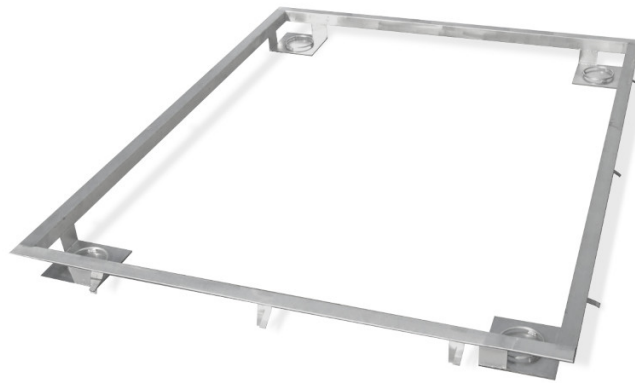

# Frame for Embedding 3000 H10 Scales in the Ground

WX-004-0182

The drawings, photos and graphics used are for illustrative purposes only.

### Physical parameters

Weighing pan dimensions	1500×2000 mm
-------------------------	--------------