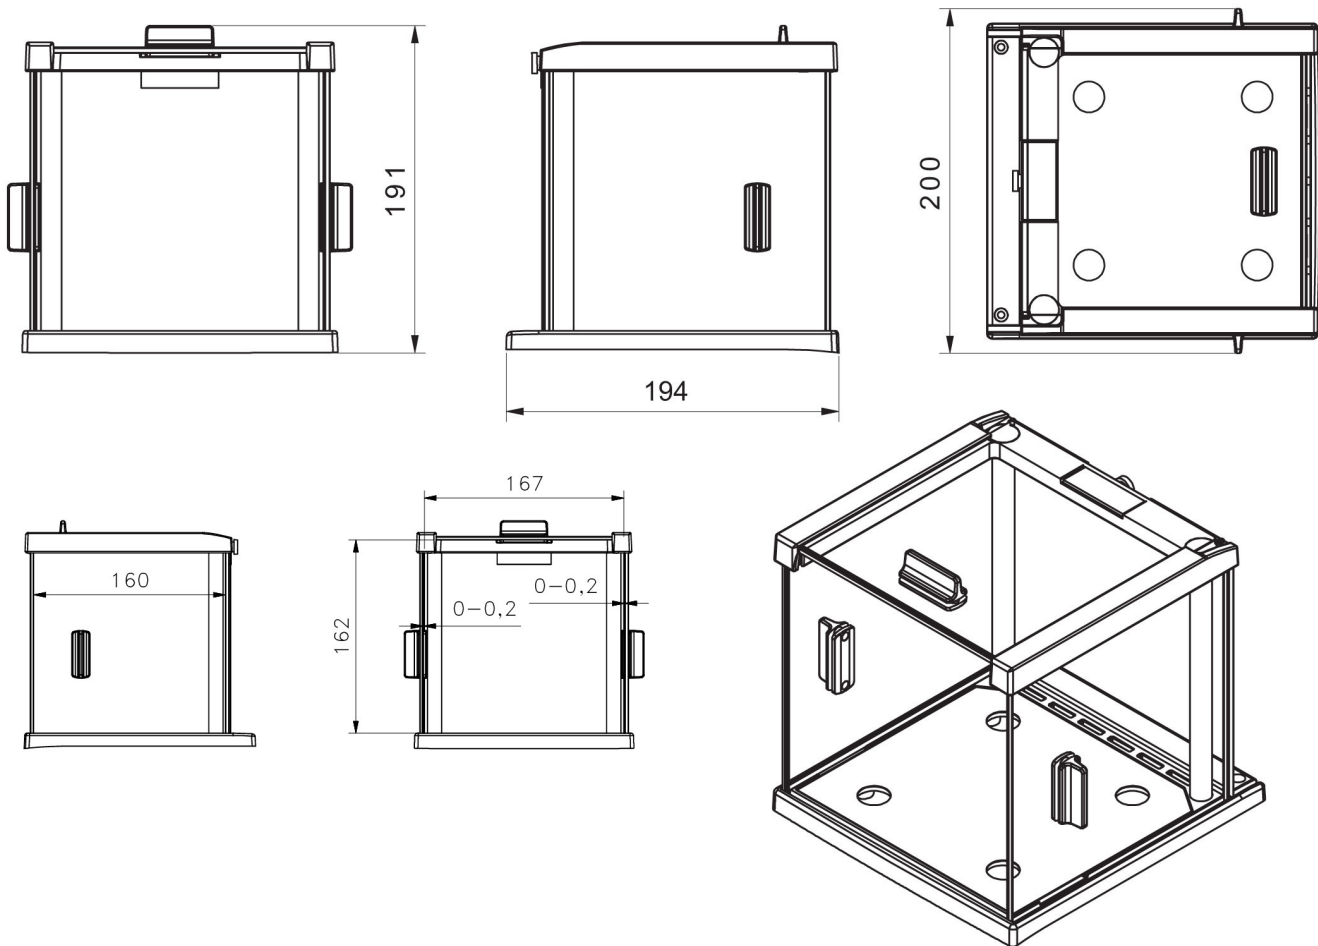

### Parametri fisici

Dimensioni	194x200x191 mm
------------	----------------

## Device dimensions

Anti-draft chamber for balances with 128x128 mm weighing pan

Anti-draft chamber for X2 and R2 precision balances

Anti-draft chamber for microbalances

Draft shield for precision balances