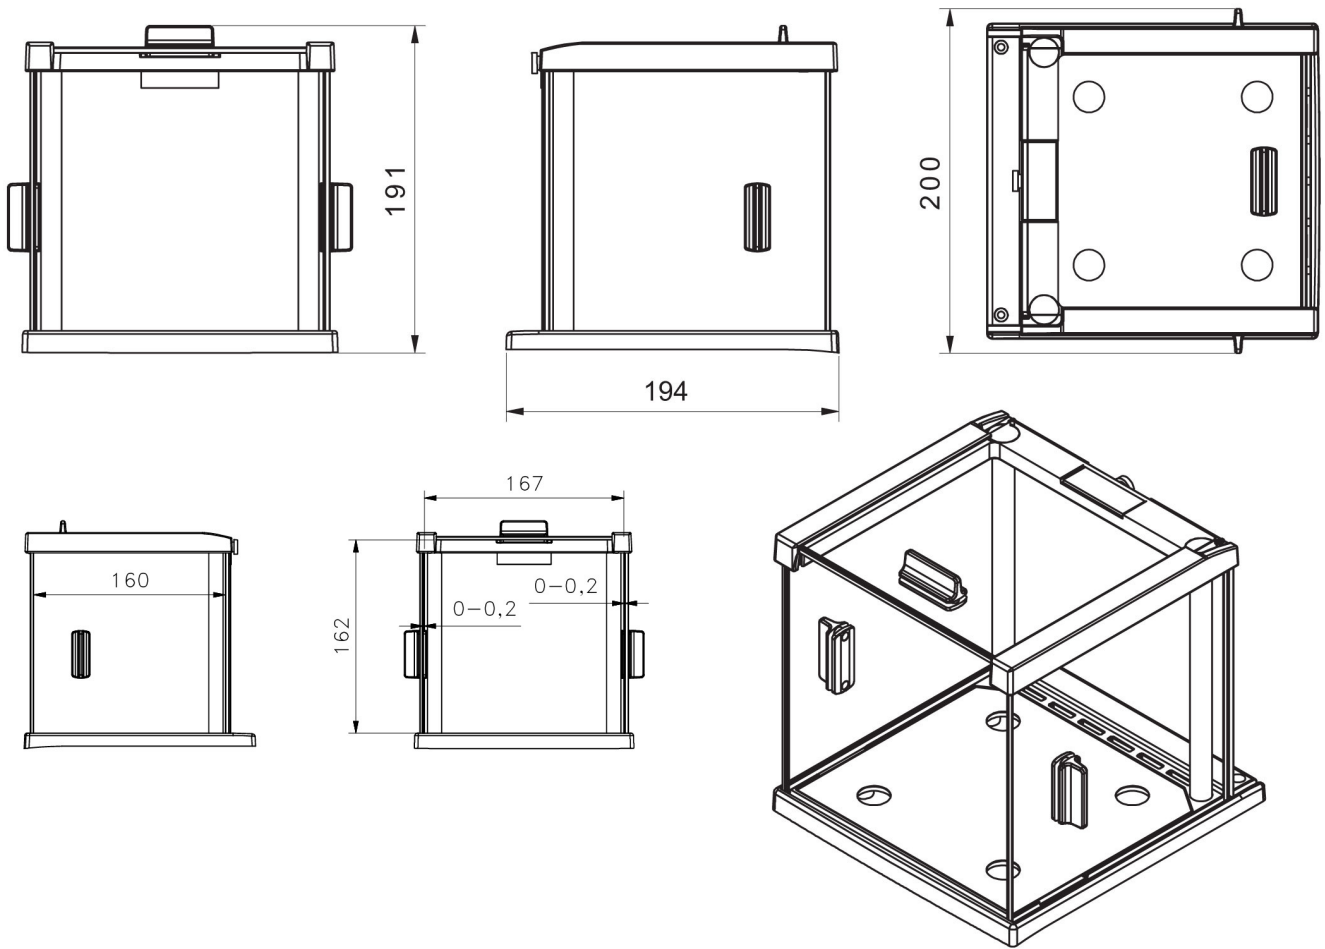

#### Parámetros físicos

Dimensión	194x200x191 mm
-----------	----------------

### Dimensiones de aparato

Anti-draft chamber for balances with 128x128 mm weighing pan

Anti-draft chamber for X2 and R2 precision balances

Anti-draft chamber for microbalances

Draft shield for precision balances