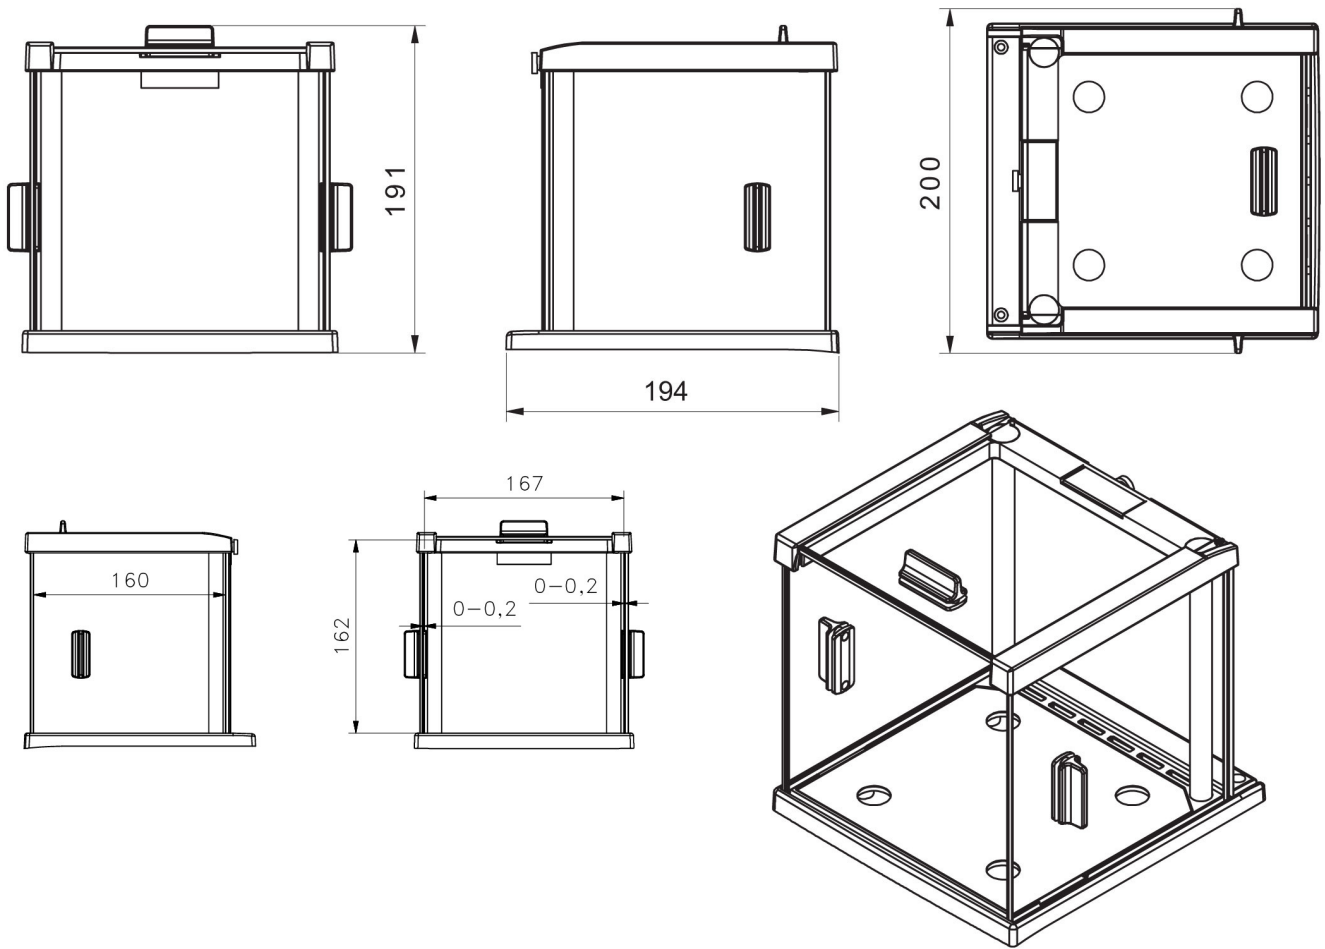

More information on the website
mirror.radwag.com/es/info,w1,EL5

Cámara corta aires 153

The drawings, photos and graphics used are for illustrative purposes only.

Datos técnicos

Parámetros físicos

Dimensión	194x200x191 mm
-----------	----------------

Dimensiones de aparato

Anti-draft chamber for balances with 128x128 mm weighing pan

Anti-draft chamber for X2 and R2 precision balances

Anti-draft chamber for microbalances

Draft shield for precision balances