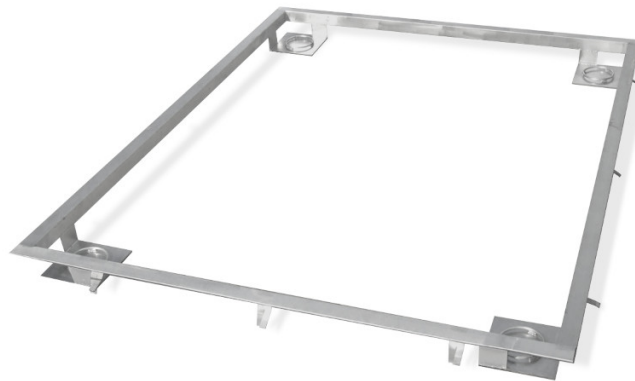

# Frame for Embedding 6000 H9 Scales in the Ground

The drawings, photos and graphics used are for illustrative purposes only.

### Parametri fisici

Dimensione piatto	1500×1500 mm
-------------------	--------------