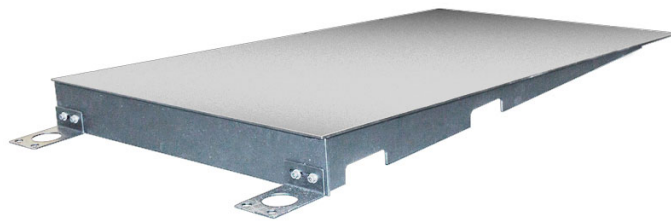

# Ramp for H8 1500kg Scale

WX-004-0176

The drawings, photos and graphics used are for illustrative purposes only.

## Datasheet

Construction	
Material	Stainless steel
Physical parameters	
Platform size	1200×1150 mm