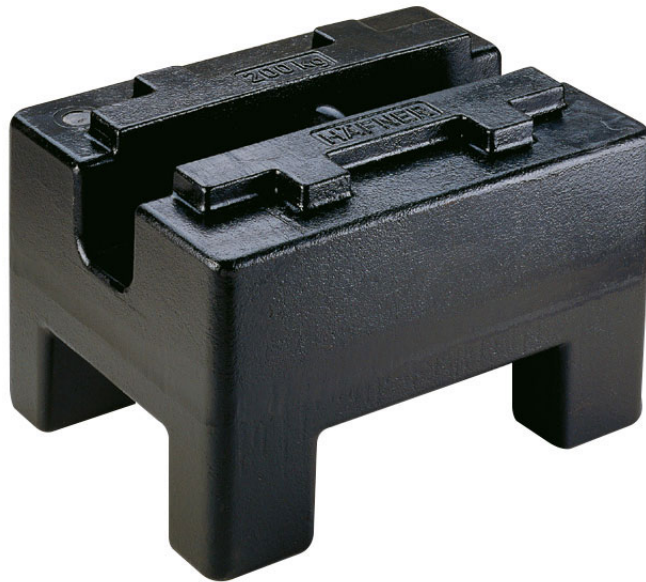

## Pesi standard M1 - rettangolare - 250 kg

The drawings, photos and graphics used are for illustrative purposes only.